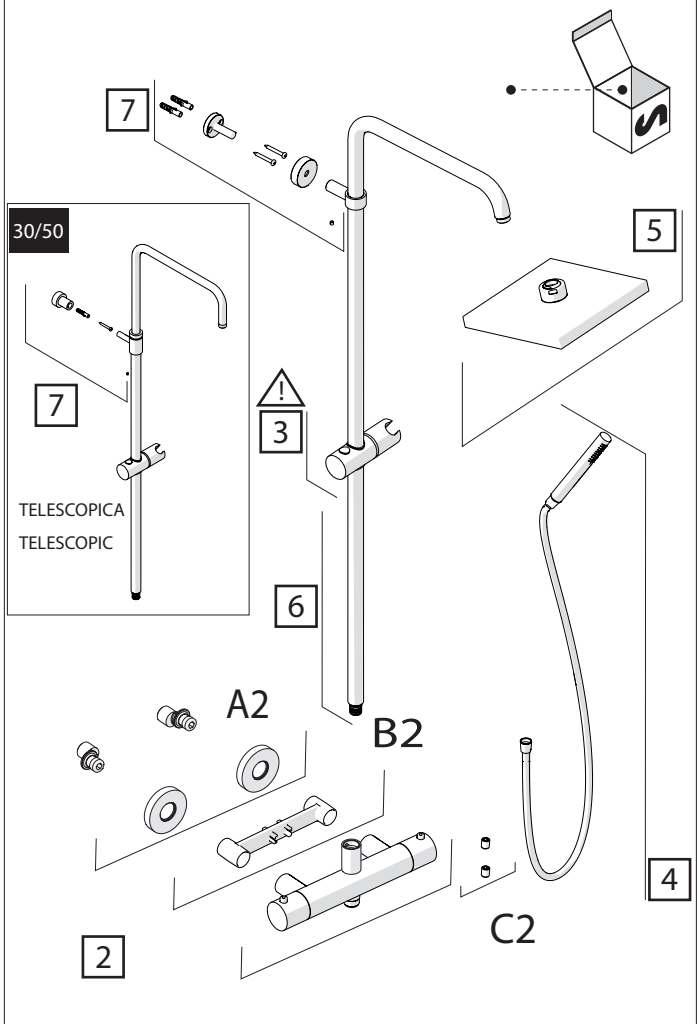

Not included / Non incluso / Non Inclus / Nie zawarty / No incluido / Nao incluido

1